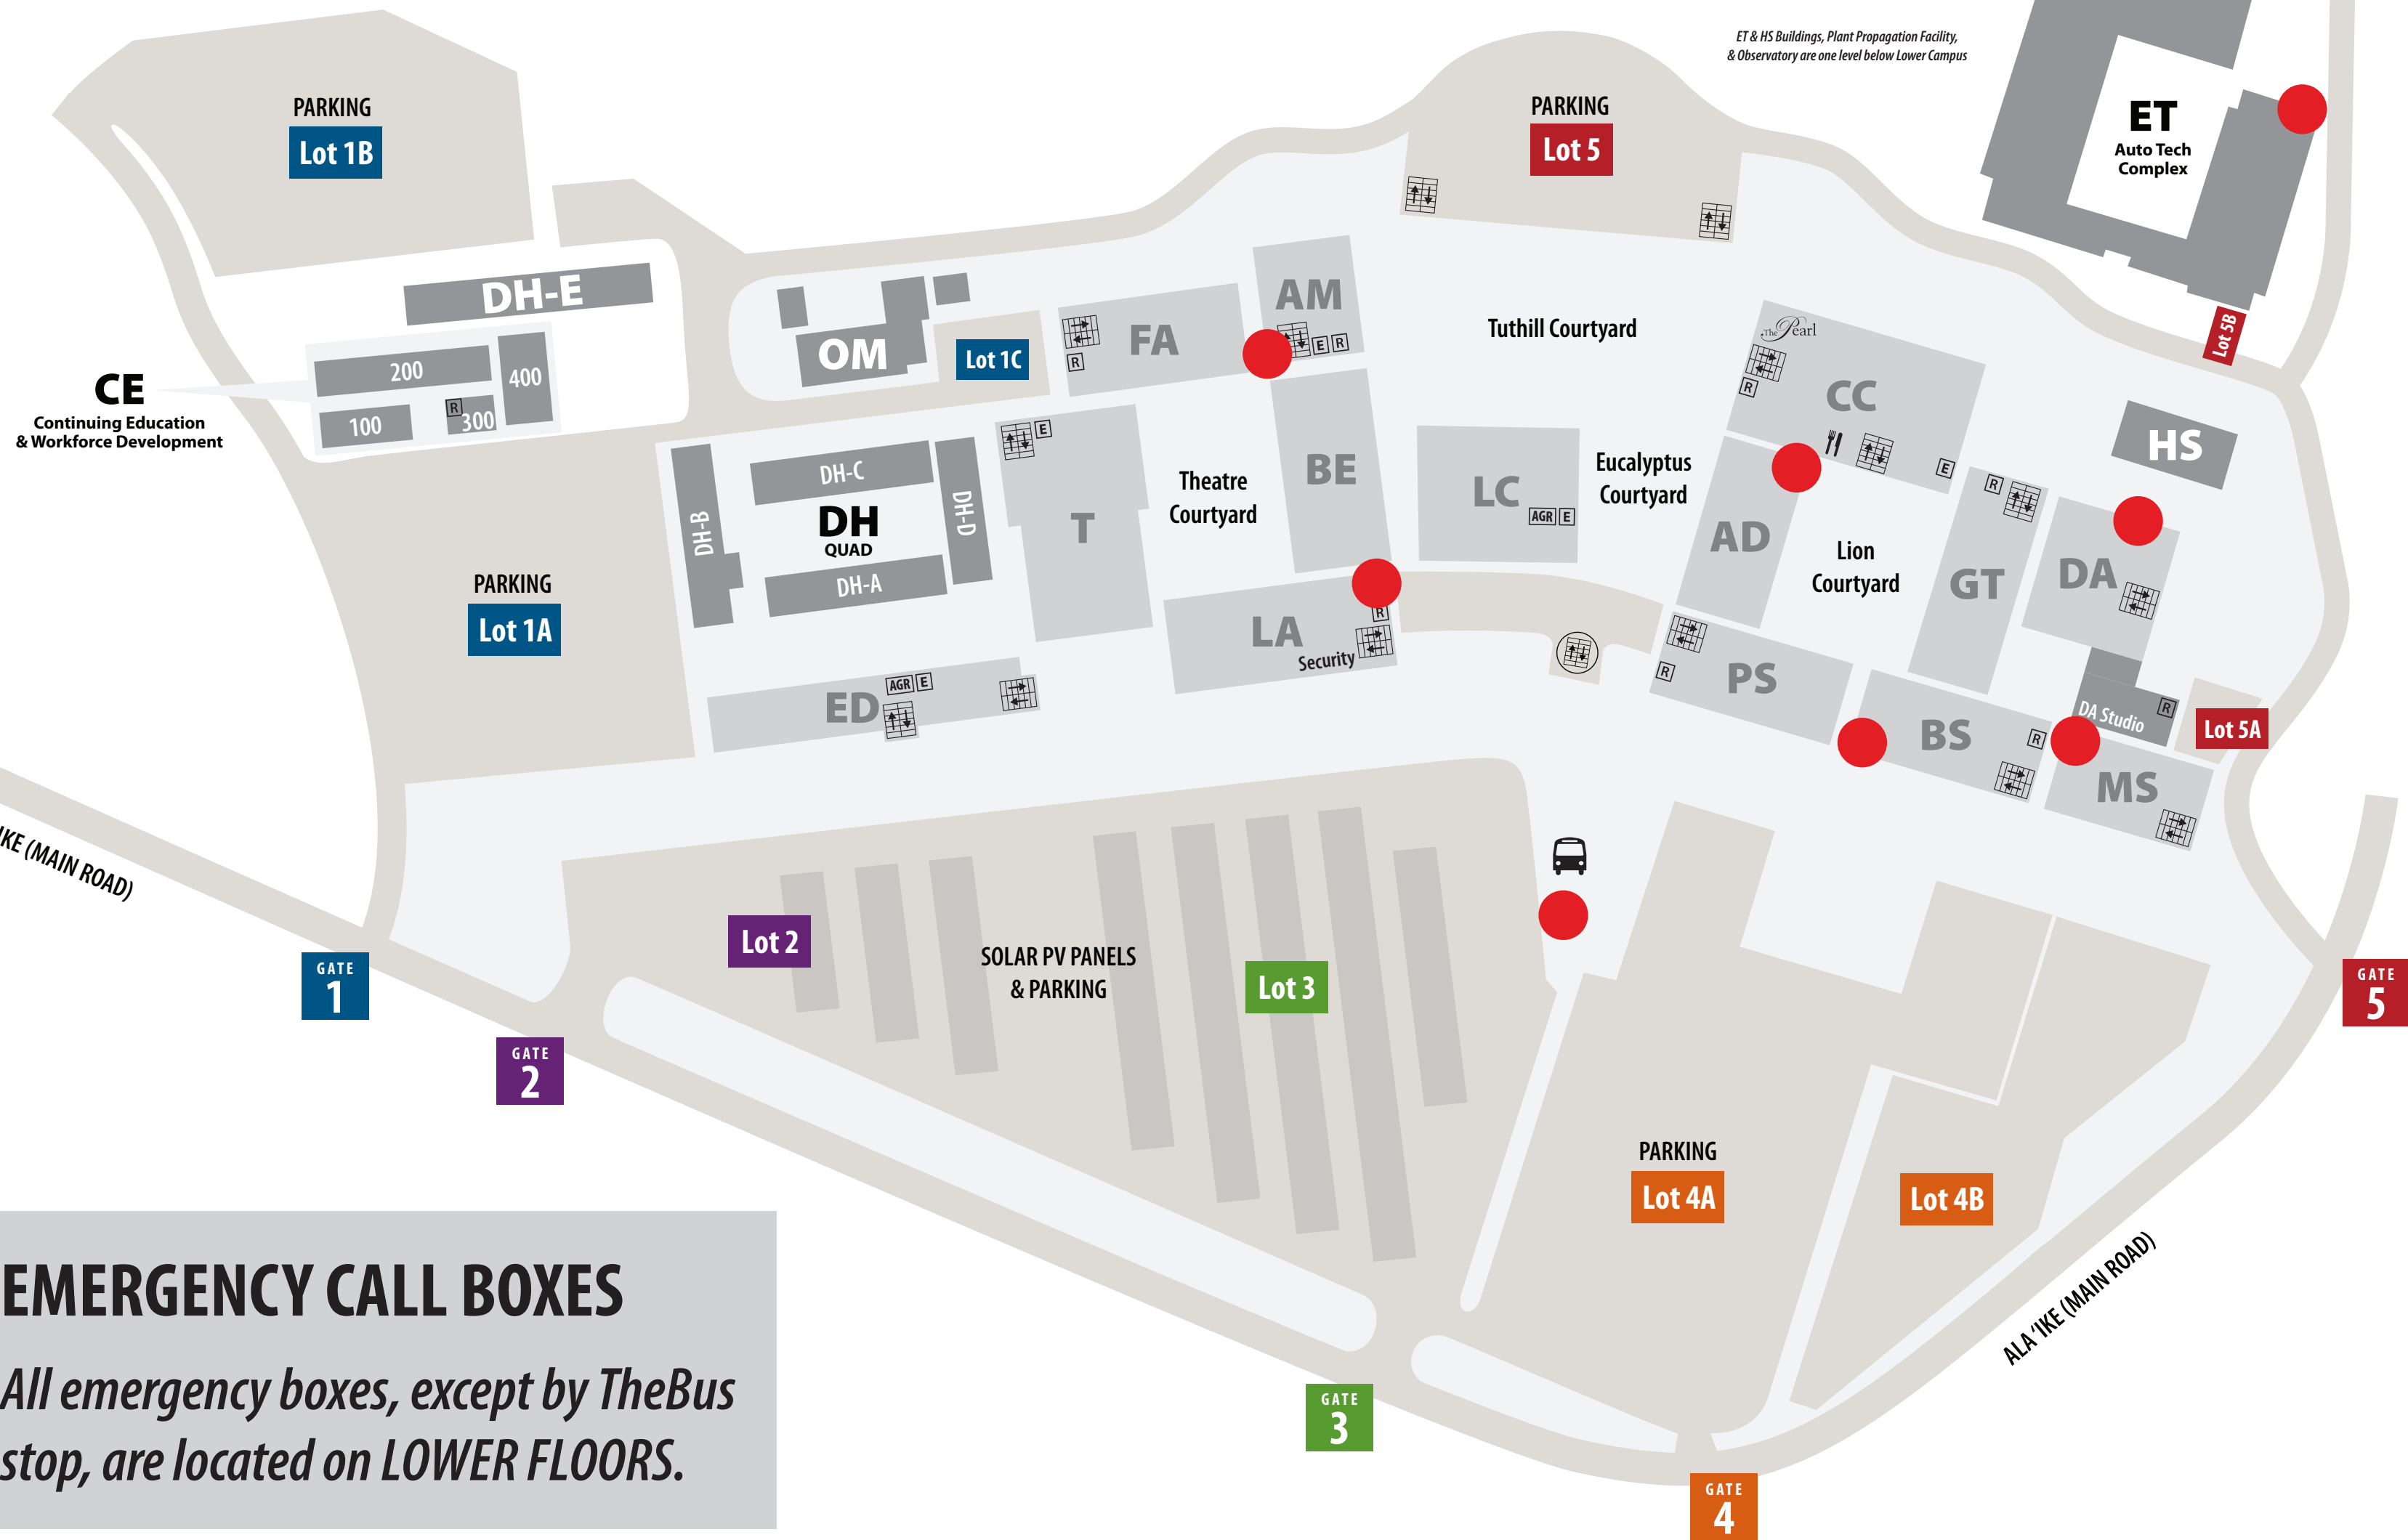

Ho'oulu'Āina
Plant Propagation Facility

Piliua
Outdoor Tent Classroom

Kilohoku Hale
Observatory

ET & HS Buildings, Plant Propagation Facility,
& Observatory are one level below Lower Campus

CE
Continuing Education
& Workforce Development

PARKING
Lot 1B

DH-E

200
100 R 300 400

PARKING
Lot 1A

OM

Lot 1C

FA

AM

Lot 5A

ALA 'IKE (MAIN ROAD)

GATE 1

Lot 2

SOLAR PV PANELS
& PARKING

Lot 3

GATE 2

PARKING
Lot 4A

Lot 4B

GATE 5

GATE 3

GATE 4

ALA 'IKE (MAIN ROAD)

EMERGENCY CALL BOXES

All emergency boxes, except by TheBus stop, are located on LOWER FLOORS.