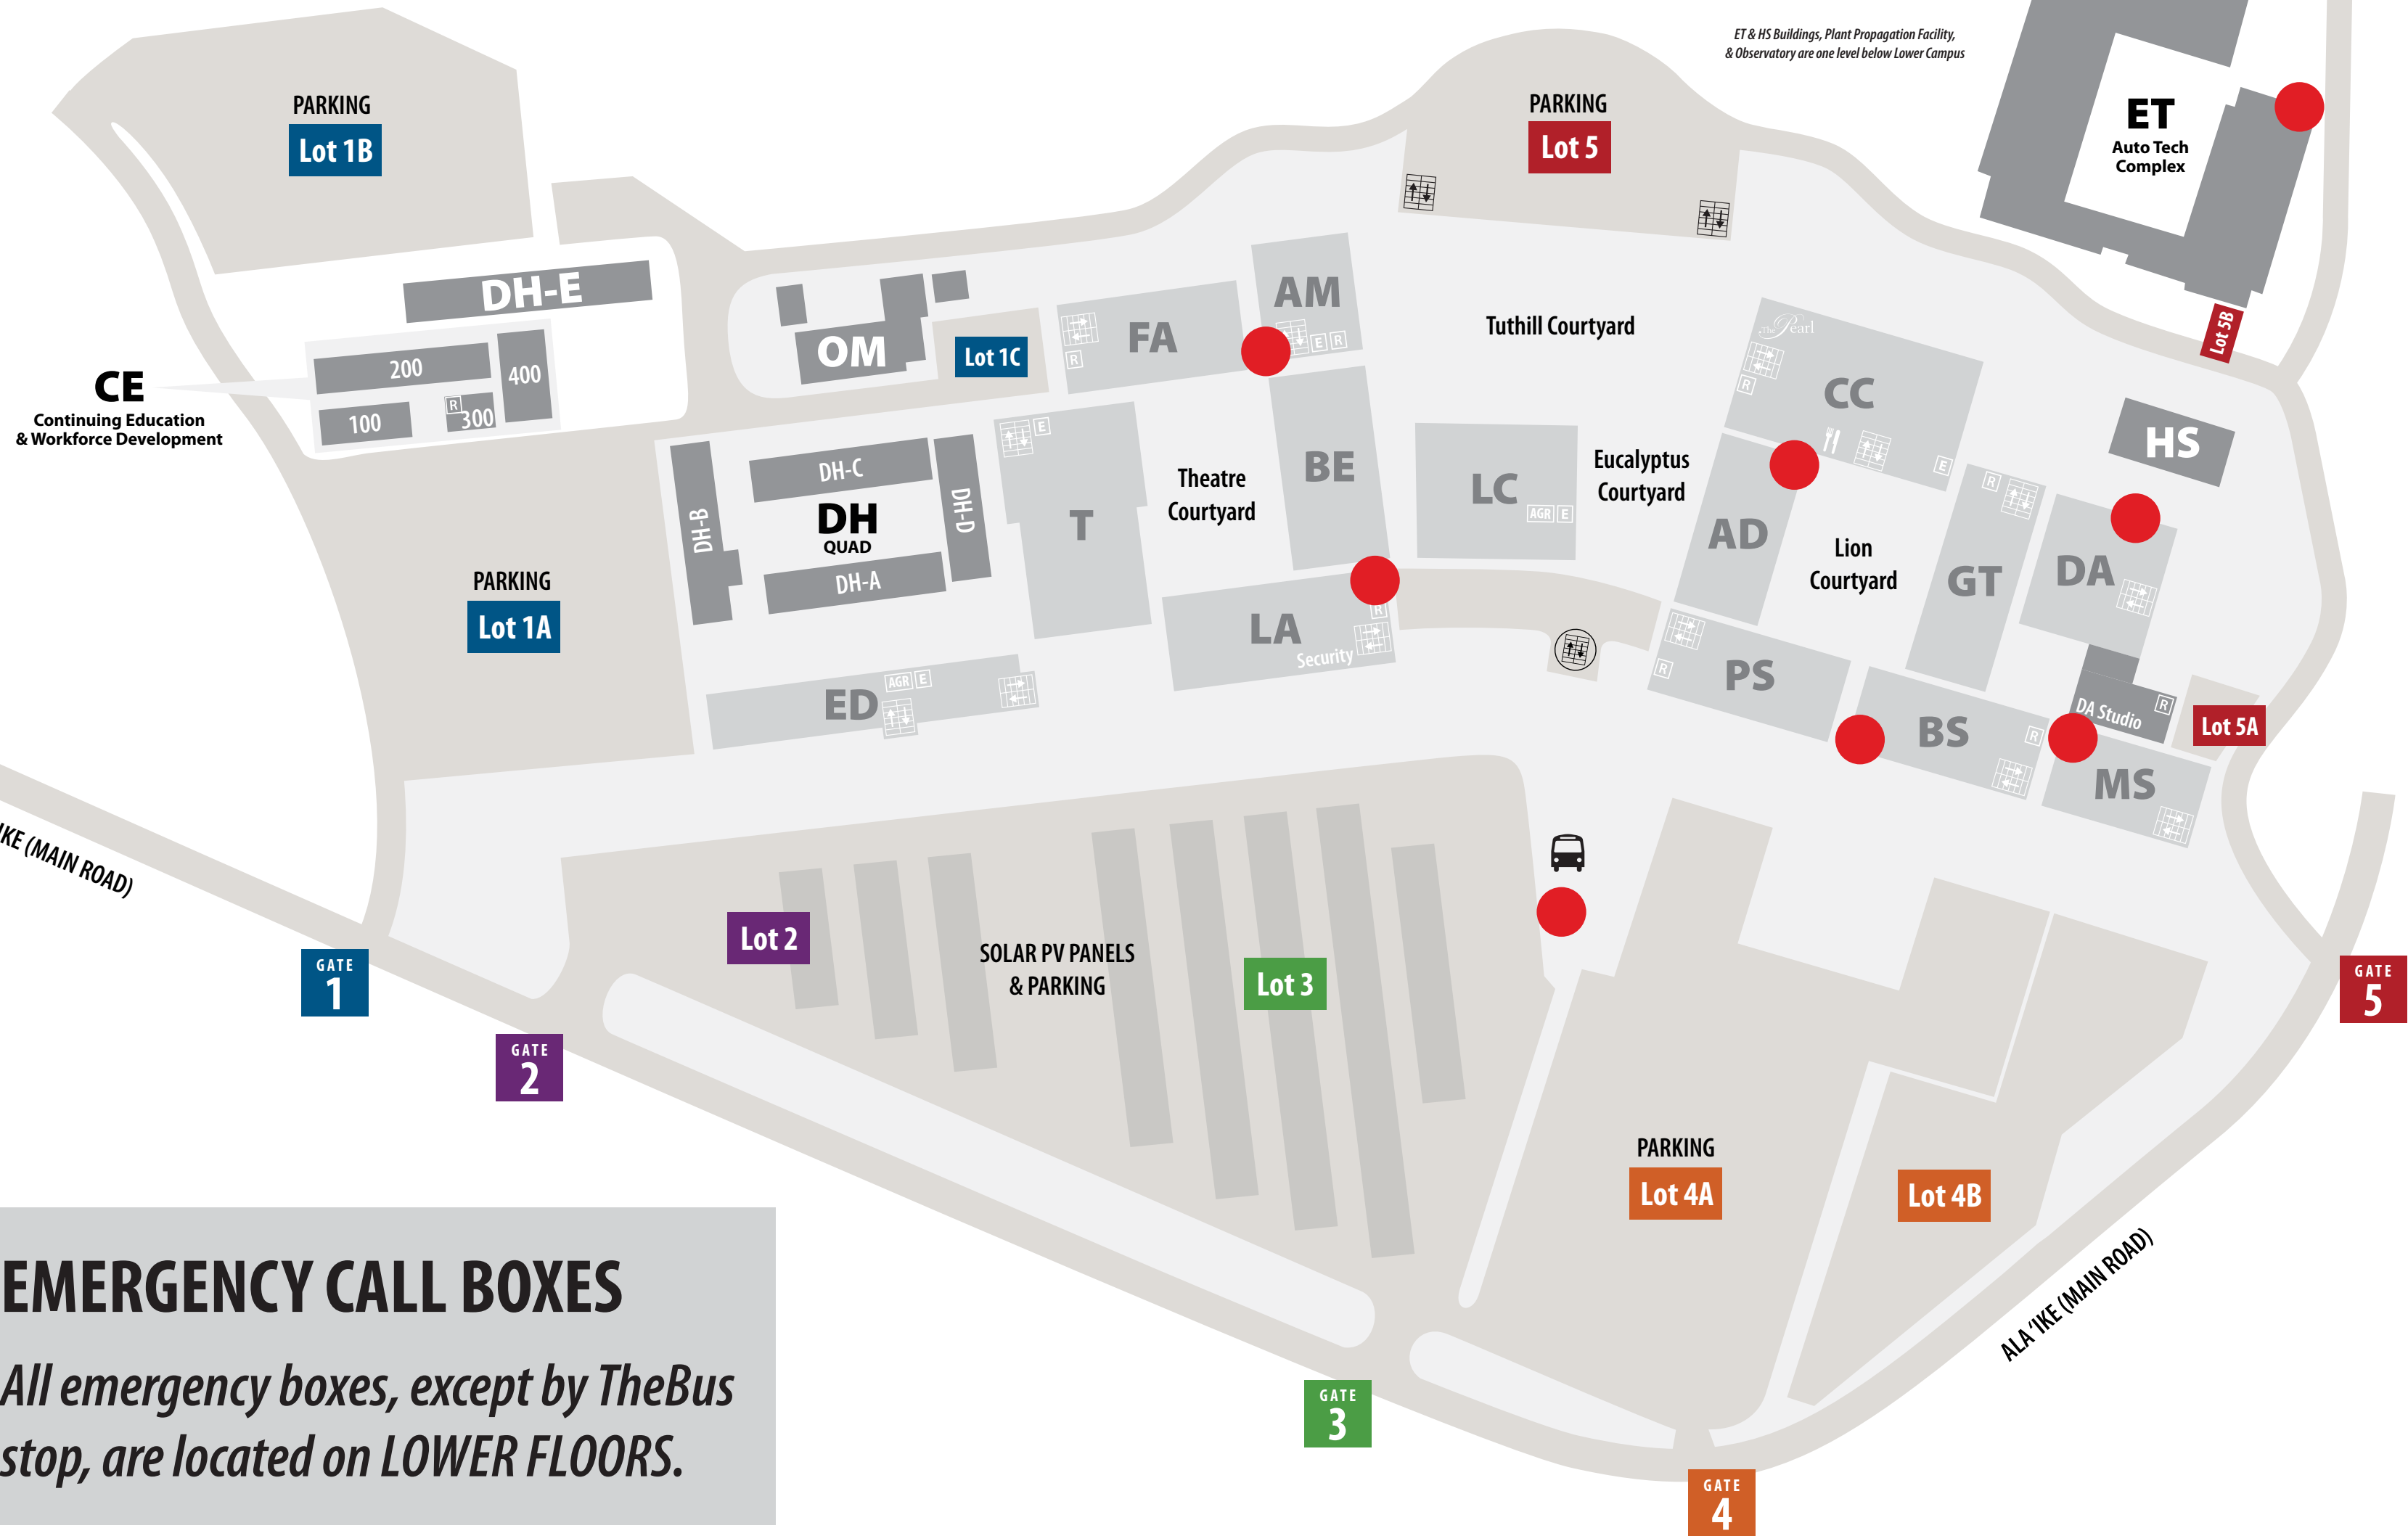

Ho'oulu'Āina
Plant Propagation Facility

Piliua
Outdoor Tent Classroom

Kilohoku Hale
Observatory

ET & HS Buildings, Plant Propagation Facility,
& Observatory are one level below Lower Campus

CE
Continuing Education
& Workforce Development

PARKING
Lot 1A

DH-C

DH
QUAD

DH-A

Theatre
Courtyard

BE

LA
Security

LC

GATE 2

PARKING
Lot 4A

Lot 4B

GATE 5

ALA 'IKE (MAIN ROAD)

GATE 3

GATE 4

EMERGENCY CALL BOXES

All emergency boxes, except by TheBus stop, are located on LOWER FLOORS.