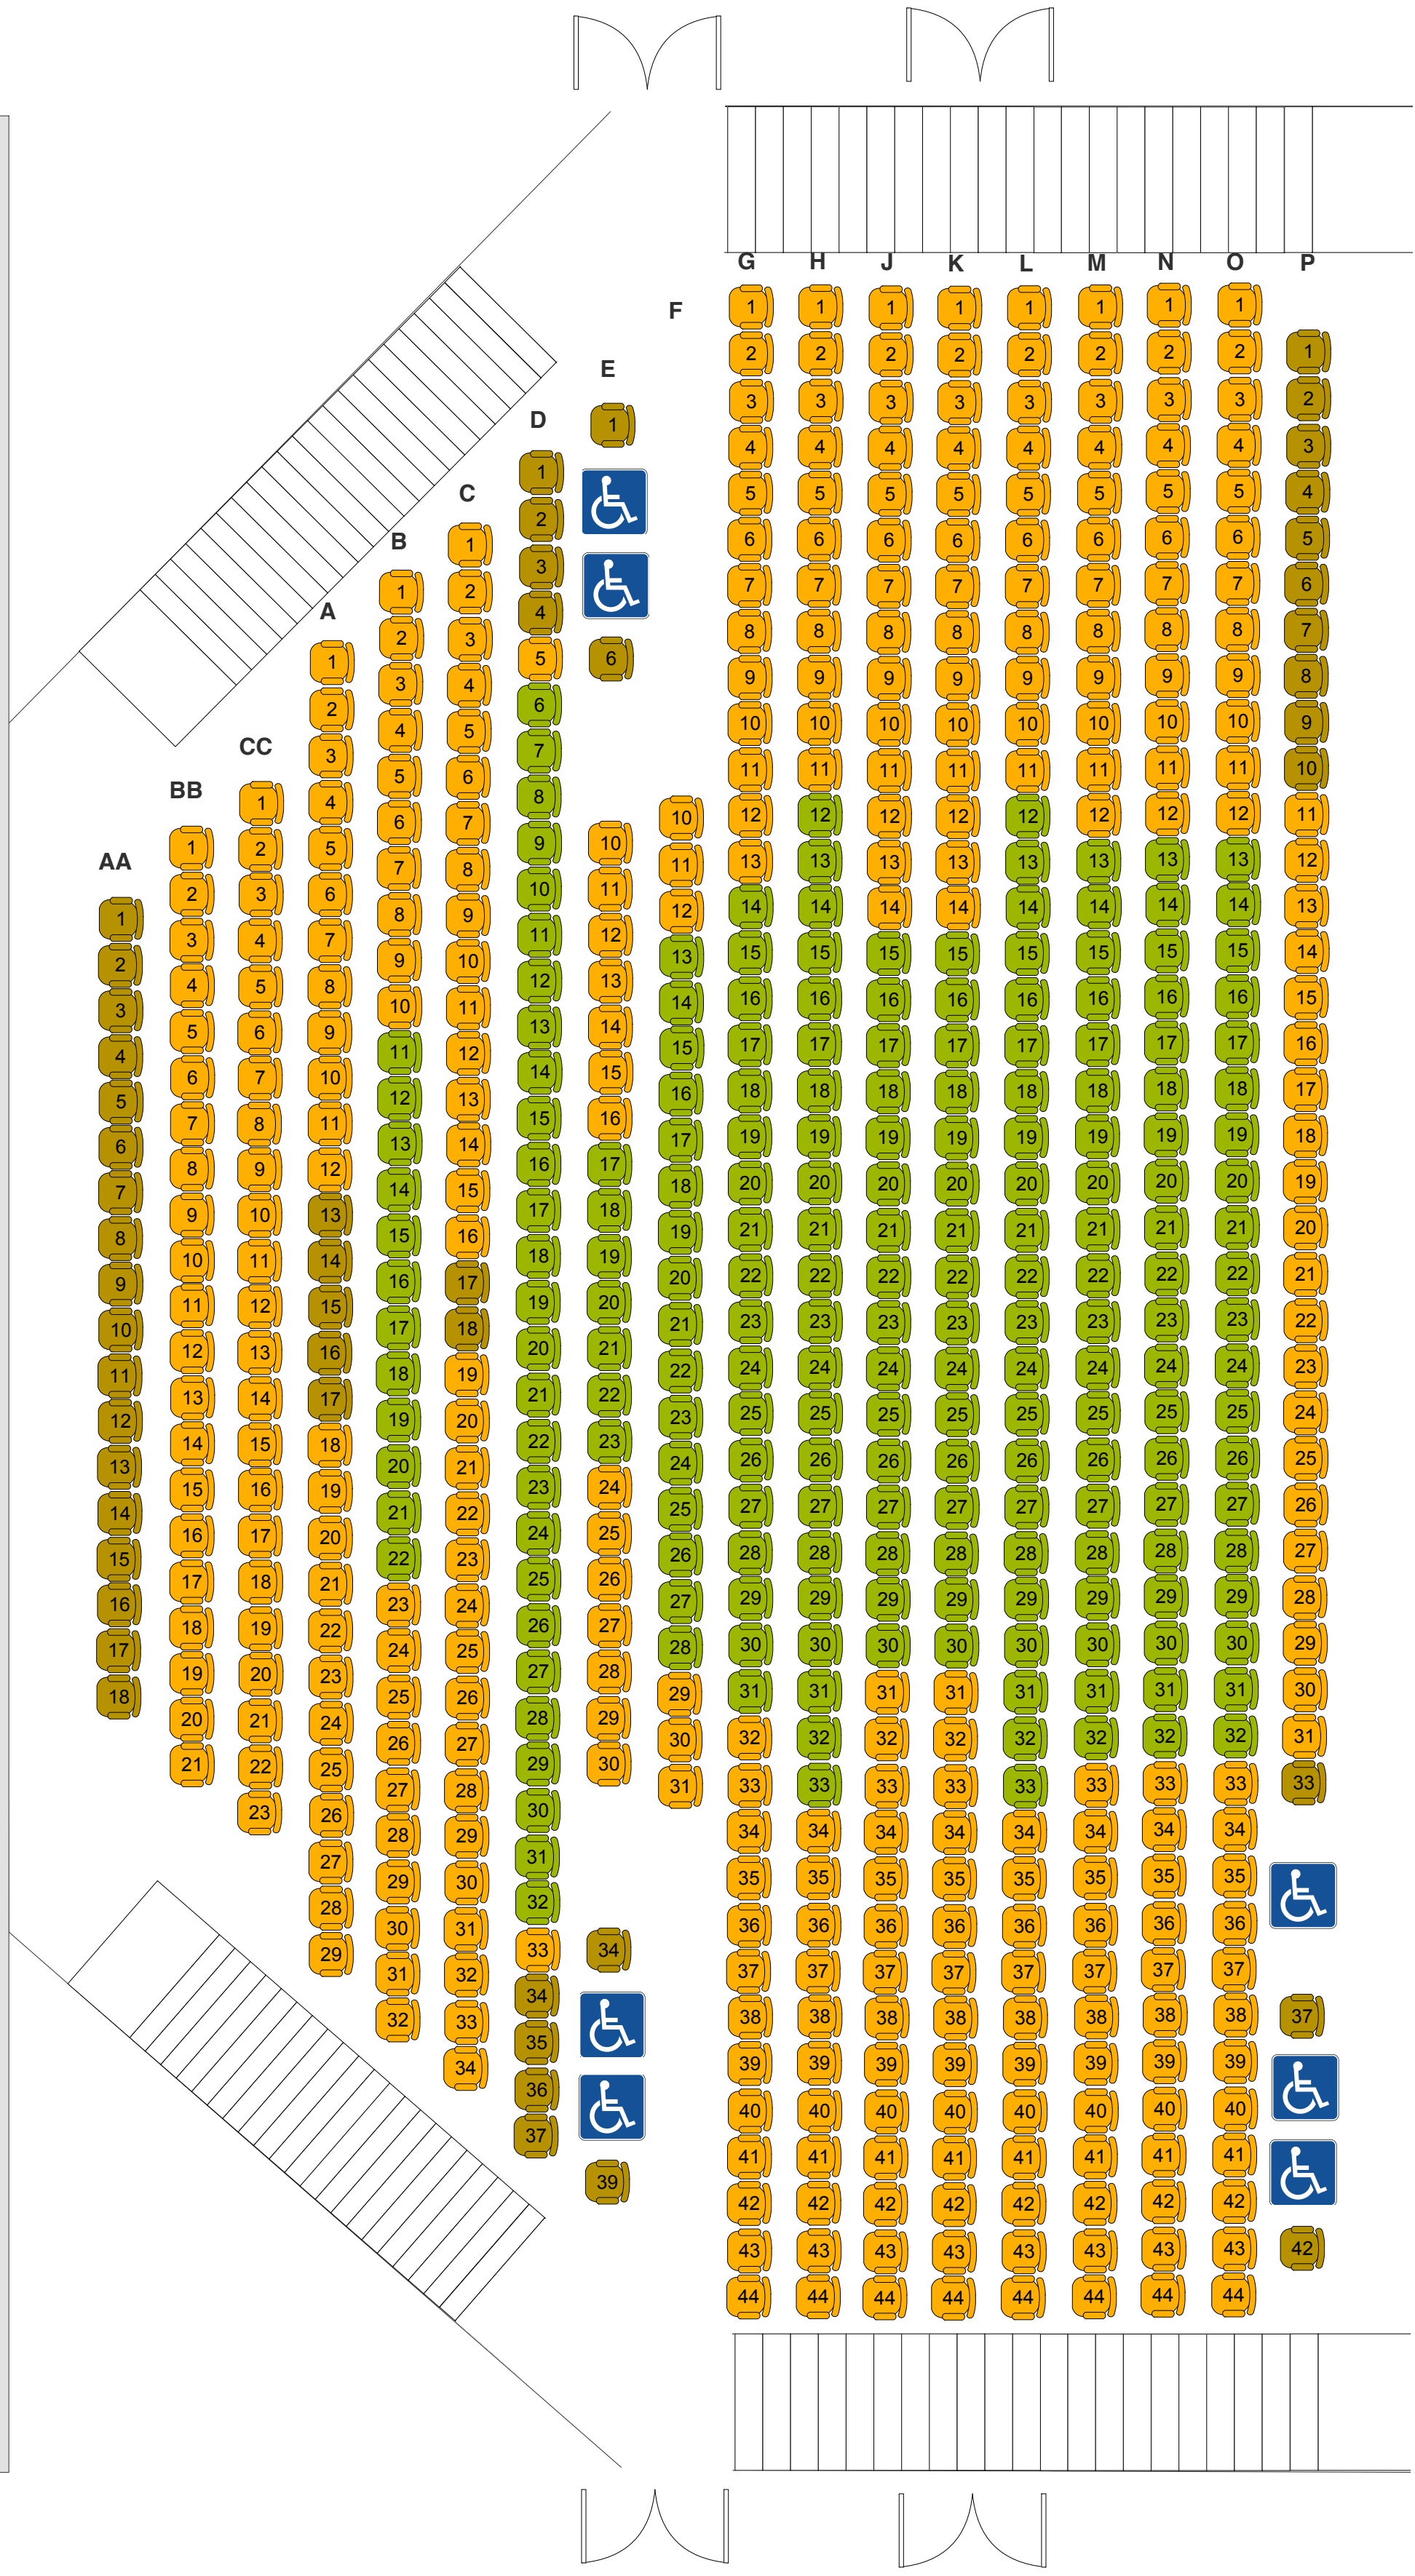

STAGE

Notes

Our seats come in three different width sizes. Most interior seats are slightly narrower than those on the outside.

-  - 21 Inches
-  - 20 Inches
-  - 19 3/8 Inches

Seating Capacity:
 628 - with pit seats installed (rows AA, BB, CC)
 566 - without pit seats

There is no Row I and no Seat P-32 in the theatre.

This seating map is intended as a general guide only. Actual seating configuration and availability for a specific performance is subject to change.