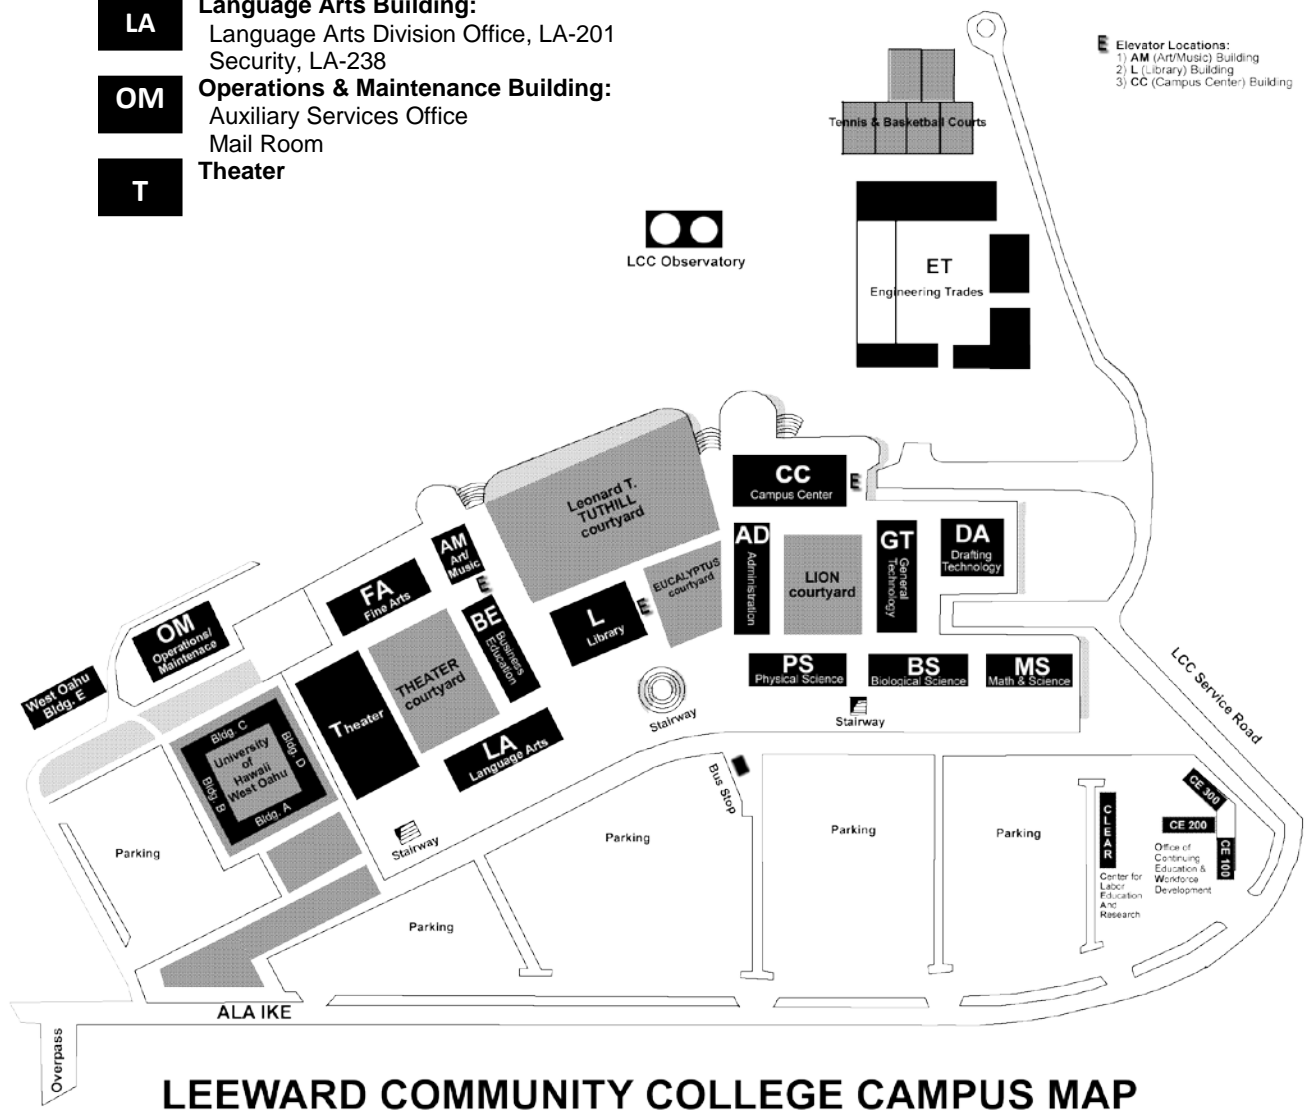

Continue on Kamehameha Highway, pass Pearlridge Shopping Center, HECO Power Plant, to the intersection of Waimano Home Road and Kamehameha Highway. Make sure you are on the far left lane as you drive pass Home Depot and Sam's Club.

Continue on Farrington Highway in the far left most lane. Turn left on Waiawa Road and continue through the first stop light and drive over the freeway overpass. Turn right at the end of the road. You will see Leeward Community College on the left hand side ... (see other side of this map for campus map).

Directions to LCC

UNIVERSITY of HAWAII*
LEEWARD
COMMUNITY COLLEGE

OFFICE of
CONTINUING EDUCATION & WORKFORCE DEVELOPMENT
(OCEWD)

- AD** **Administrative Building:**
 Admissions & Records, AD-220
 Advisement Office, AD-208
 Business Office, AD-113
 Chancellor, AD-102
 Dean of Arts & Sciences, AD-101
 Director, Administrative Services, AD-112
 Disabled Students, KI, L-208
 Foyer Art Gallery, AD-lower level
 Health Center, AD-122
 Job Prep Services, AD-222
 Student Employment, AD-221
- BE** **Business Education Building:**
 Business Education Division Office, BE-213
 CTE/Help Desk/Testing Center, BE-226
 Passport, BE-109
- BS** **Biological Science Building:**
 College Computer Lab, BS-109
 Computing Center, BS-108
 Math & Science Division Office, BS-106A
- CC** **Campus Center Building:**
 Bookstore, CC-lower level
 Cafeteria/Snack Bar, CC-lower level
 Lounge, CC-upper level
 The Pearl Restaurant, CC-upper level
 Student Activities, CC-202
- CE** **Office of Continuing Education & Workforce Development (OCEWD):**
 OCEWD Division Office, CE-101
 Located on Ewa end of Parking Lot
- DA** **Drafting Technology Building:**
 Children's Center, DA-107

LEEWARD COMMUNITY COLLEGE CAMPUS MAP