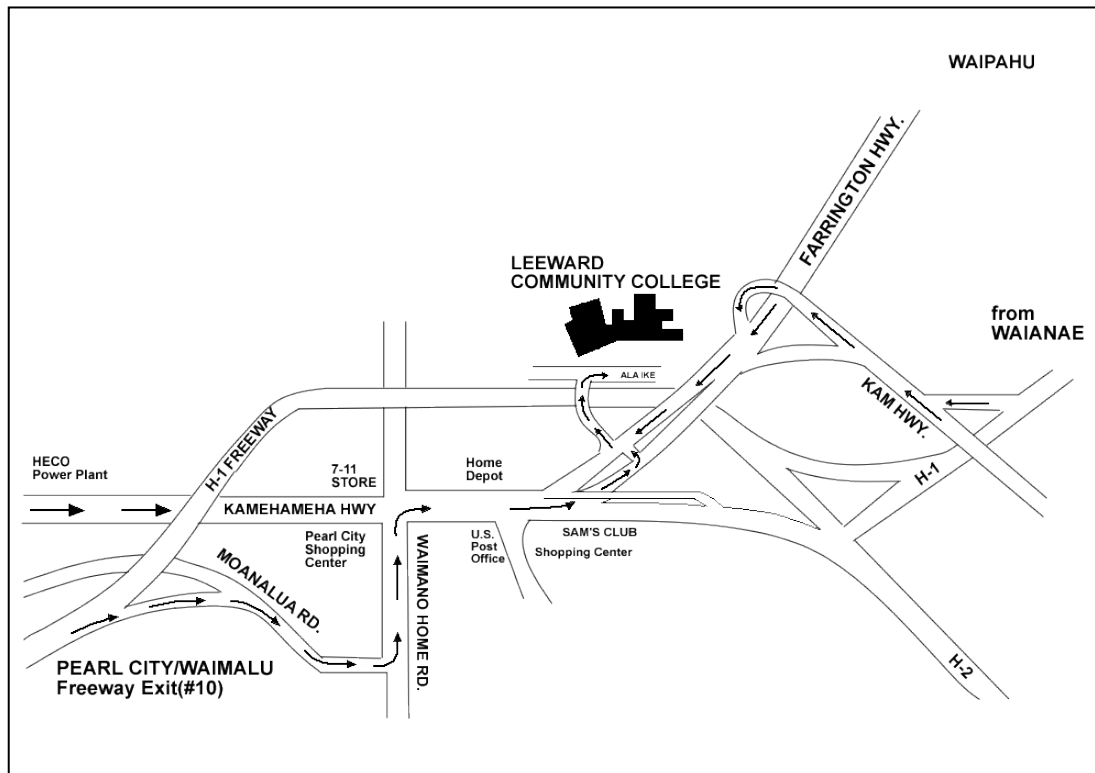

All Roads Lead to...

Leeward Community College

96-045 Ala'Ike

Pearl City, Hawai'i 96782

(808) 455-0477 Office

(808) 453-6730 Fax

The easiest way to LCC!

Coming down Red Hill on the H-1 Freeway, stay in the left lane, go past Aloha Stadium onto Kamehameha Highway.

Continue on Kamehameha Highway, pass Pearlridge Shopping Center, HECO Power Plant, to the intersection of Waimano Home Road and Kamehameha Highway. Make sure you are on the far left lane as you drive pass Home Depot and Sam's Club.

Continue on Farrington Highway in the far left most lane. Turn left on Waiawa Road and continue through the first stop light and drive over the freeway overpass. Turn right at the end of the road. You will see Leeward Community College on the left hand side ... (see other side of this map for campus map).

LEEWARD COMMUNITY COLLEGE CAMPUS MAP