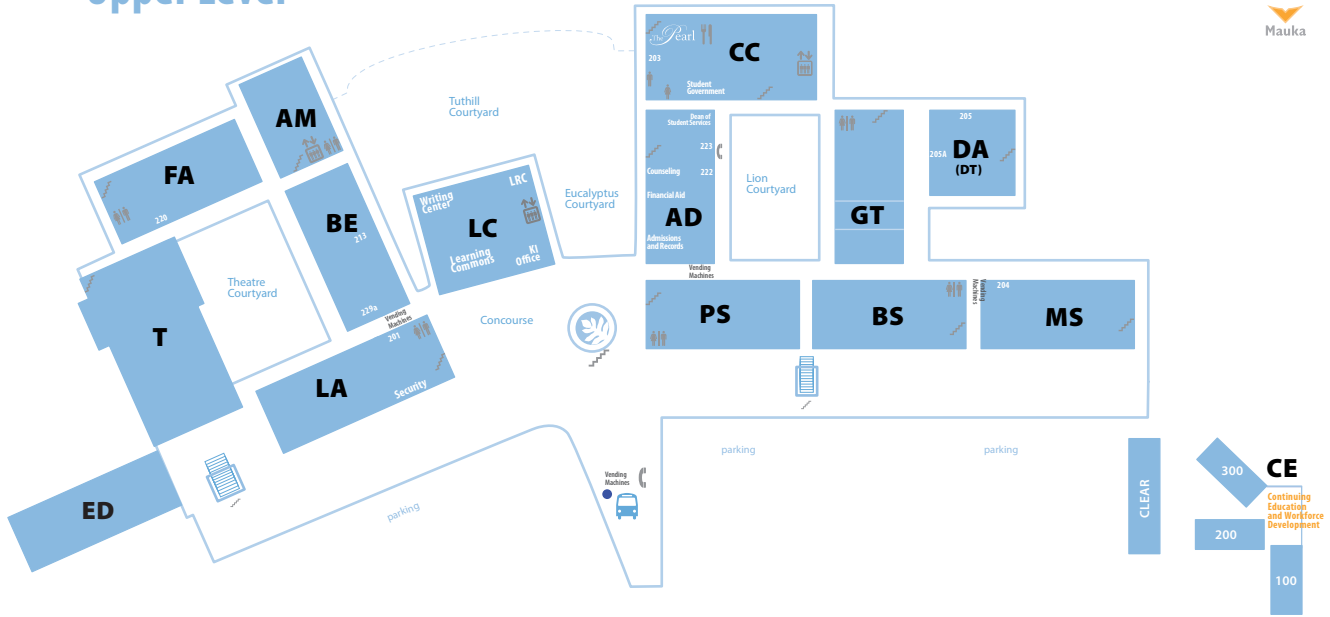

LEEWARD COMMUNITY COLLEGE

Upper Level