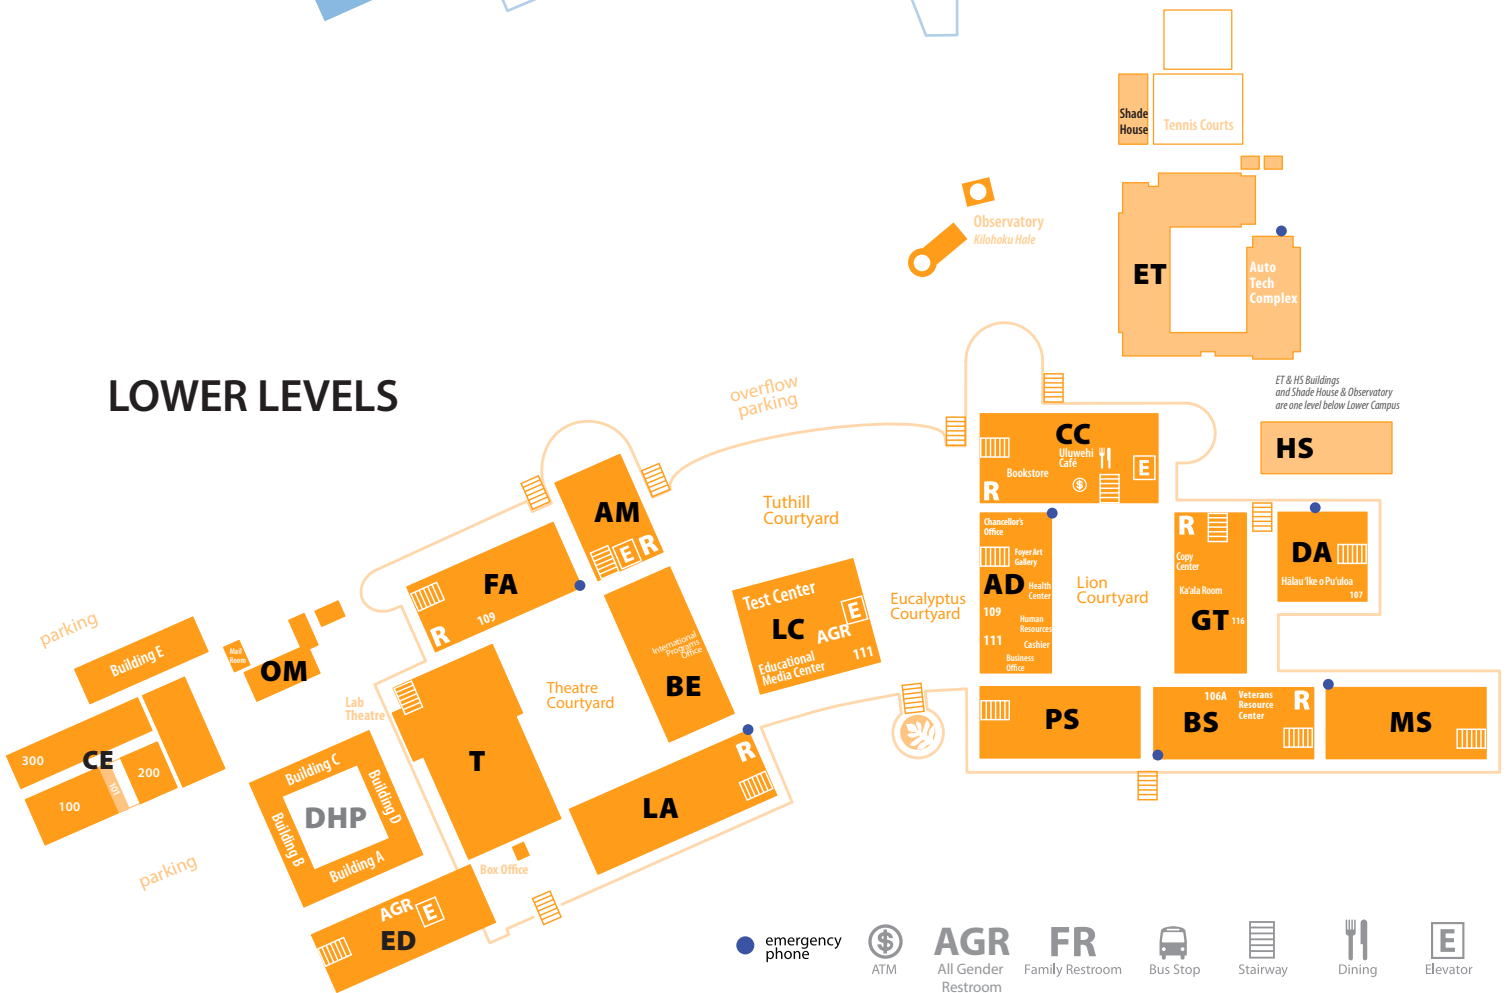

UNIVERSITY of HAWAII®
LEEWARD
 COMMUNITY COLLEGE

UPPER LEVEL

LOWER LEVELS

- emergency phone
- \$ ATM
- AGR** All Gender Restroom
- FR** Family Restroom
- Bus Stop
- Stairway
- Dining
- Elevator